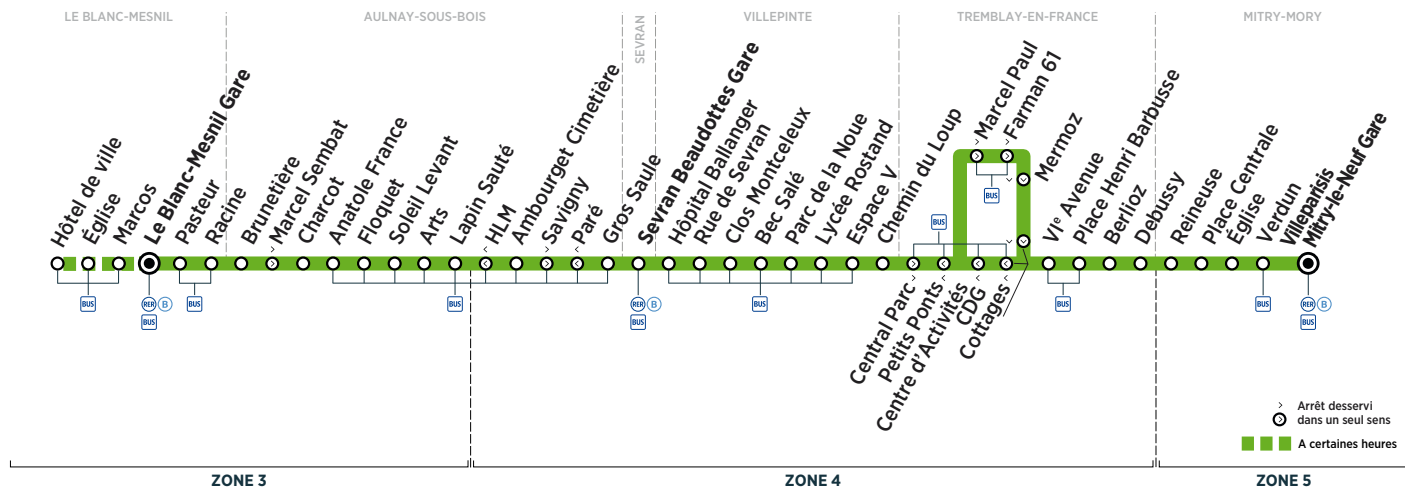

Horaires valables du 27 août 2018 au 7 juillet 2019

Dimanche et jours fériés