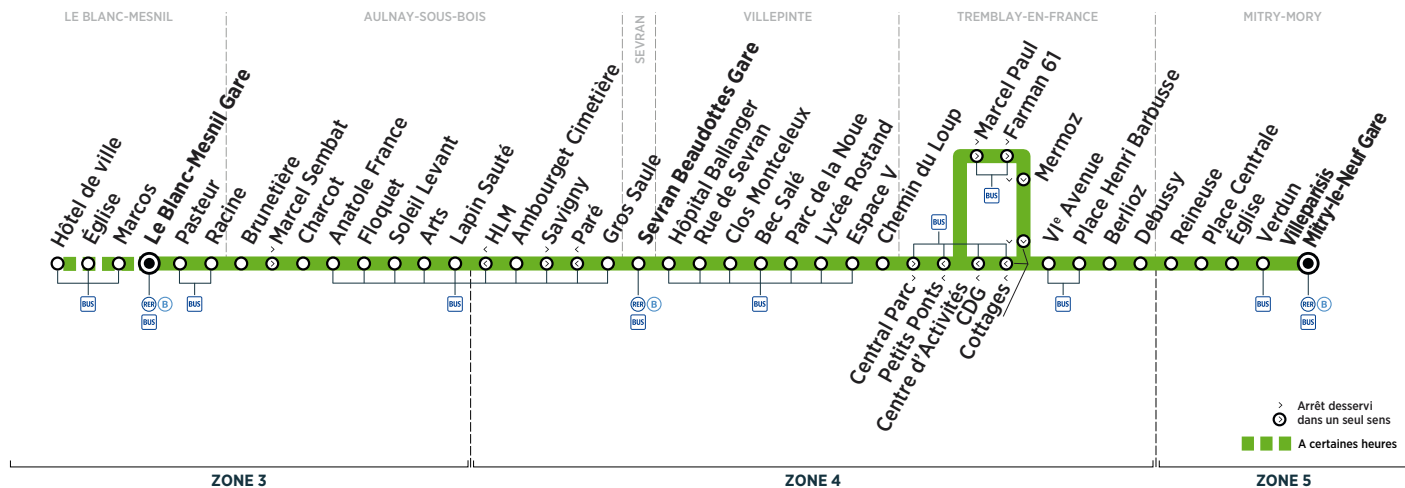

Horaires valables du 27 août 2018 au 7 juillet 2019

Dimanche et jours fériés