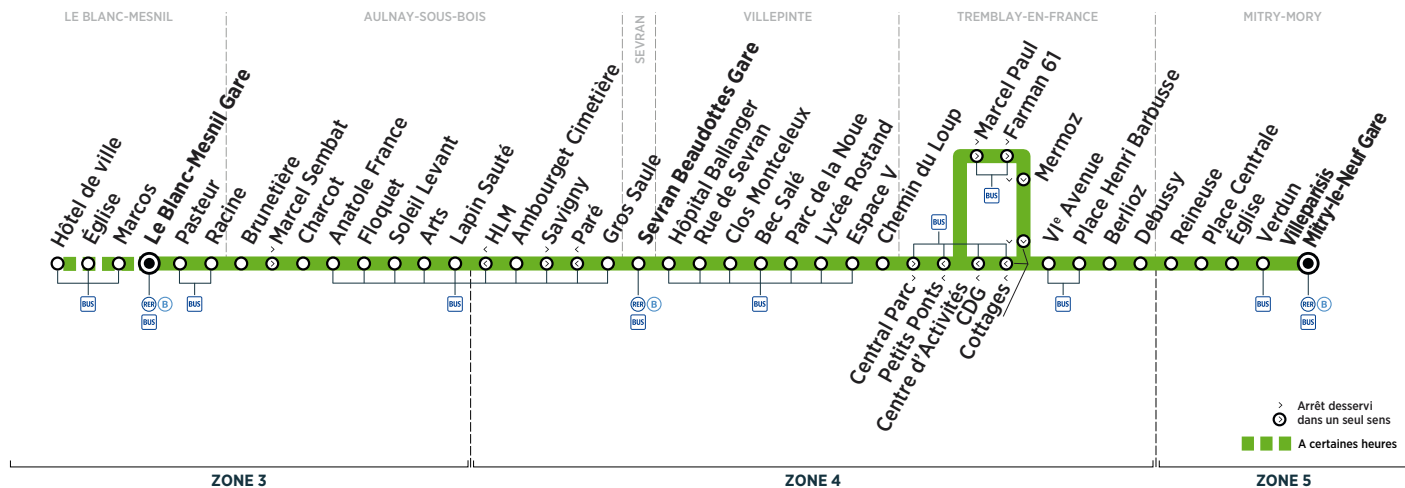

Horaires valables du 27 août 2018 au 7 juillet 2019

Du lundi au vendredi

| | | | | | | | | | | | | | | |
|--------------------|---------------------------------|-------|-------|-------|-------|-------|-------|-------|-------|-------|-------|-------|-------|-------|
| LE BLANC-MESNIL | Hôtel de Ville | | | | | | | | | | | | | |
| | Église | | | | | | | | | | | | | |
| | Marcos | | | | | | | | | | | | | |
| | Pasteur | | | | | | | | | | | | | |
| | Le Blanc Mesnil Gare | | | | | | | | | | | | | |
| | Le Blanc Mesnil Gare | 14:55 | 15:15 | 15:35 | 15:55 | 16:15 | 16:35 | 17:00 | 17:15 | 17:30 | 17:45 | 18:15 | 18:25 | 18:40 |
| | Pasteur | 14:56 | 15:16 | 15:36 | 15:56 | 16:16 | 16:36 | 17:01 | 17:16 | 17:31 | 17:46 | 18:16 | 18:26 | 18:41 |
| | Racine | 14:57 | 15:17 | 15:37 | 15:57 | 16:17 | 16:37 | 17:02 | 17:17 | 17:32 | 17:47 | 18:17 | 18:27 | 18:42 |
| AULNAY-SOUS-BOIS | Brunetière | 14:59 | 15:19 | 15:39 | 15:59 | 16:19 | 16:39 | 17:04 | 17:19 | 17:34 | 17:49 | 18:19 | 18:29 | 18:44 |
| | Lefèvre | 15:00 | 15:20 | 15:40 | 16:00 | 16:20 | 16:40 | 17:05 | 17:20 | 17:35 | 17:50 | 18:20 | 18:30 | 18:45 |
| | Charcot | 15:01 | 15:21 | 15:41 | 16:01 | 16:21 | 16:41 | 17:06 | 17:21 | 17:36 | 17:51 | 18:21 | 18:31 | 18:46 |
| | Anatole France | 15:02 | 15:22 | 15:42 | 16:02 | 16:22 | 16:42 | 17:07 | 17:22 | 17:37 | 17:52 | 18:22 | 18:32 | 18:47 |
| | Floquet | 15:03 | 15:23 | 15:43 | 16:03 | 16:23 | 16:43 | 17:08 | 17:23 | 17:38 | 17:53 | 18:23 | 18:33 | 18:48 |
| | Soleil Levant | 15:05 | 15:25 | 15:45 | 16:05 | 16:25 | 16:45 | 17:10 | 17:25 | 17:40 | 17:55 | 18:25 | 18:35 | 18:50 |
| | Arts | 15:05 | 15:25 | 15:45 | 16:05 | 16:25 | 16:45 | 17:10 | 17:25 | 17:40 | 17:55 | 18:25 | 18:35 | 18:50 |
| | Lapin Sauté | 15:06 | 15:26 | 15:46 | 16:06 | 16:26 | 16:46 | 17:11 | 17:26 | 17:41 | 17:56 | 18:26 | 18:36 | 18:51 |
| | Ambourget Cimetière | 15:07 | 15:27 | 15:47 | 16:07 | 16:27 | 16:47 | 17:12 | 17:27 | 17:42 | 17:57 | 18:27 | 18:37 | 18:52 |
| | Savigny | 15:08 | 15:28 | 15:48 | 16:08 | 16:28 | 16:48 | 17:13 | 17:28 | 17:43 | 17:58 | 18:28 | 18:38 | 18:53 |
| | Gros Saule | 15:10 | 15:30 | 15:50 | 16:10 | 16:30 | 16:50 | 17:15 | 17:30 | 17:45 | 18:00 | 18:30 | 18:40 | 18:55 |
| SEVRAN | Sevrans Beaudottes Gare | 15:12 | 15:32 | 15:52 | 16:12 | 16:32 | 16:52 | 17:17 | 17:32 | 17:47 | 18:02 | 18:32 | 18:42 | 18:57 |
| VILLEPINTE | Hôpital Ballanger | 15:16 | 15:36 | 15:56 | 16:16 | 16:36 | 16:56 | 17:21 | 17:36 | 17:51 | 18:06 | 18:36 | 18:46 | 19:01 |
| | Rue de Sevrans | 15:17 | 15:37 | 15:57 | 16:17 | 16:37 | 16:57 | 17:22 | 17:37 | 17:52 | 18:07 | 18:37 | 18:47 | 19:02 |
| | Clos Montceuleux | 15:18 | 15:38 | 15:58 | 16:18 | 16:38 | 16:58 | 17:23 | 17:38 | 17:53 | 18:08 | 18:38 | 18:48 | 19:03 |
| | Bec Salé | 15:20 | 15:40 | 16:00 | 16:20 | 16:40 | 17:00 | 17:25 | 17:40 | 17:55 | 18:10 | 18:40 | 18:50 | 19:05 |
| | Parc de la Noue | 15:22 | 15:42 | 16:02 | 16:22 | 16:42 | 17:02 | 17:27 | 17:42 | 17:57 | 18:12 | 18:42 | 18:52 | 19:07 |
| | Lycée Rostand | 15:24 | 15:44 | 16:04 | 16:24 | 16:44 | 17:04 | 17:29 | 17:44 | 17:59 | 18:14 | 18:44 | 18:54 | 19:09 |
| | Espace V | 15:25 | 15:45 | 16:05 | 16:25 | 16:45 | 17:05 | 17:30 | 17:45 | 18:00 | 18:15 | 18:45 | 18:55 | 19:10 |
| | Chemin du Loup | 15:26 | 15:46 | 16:06 | 16:26 | 16:46 | 17:06 | 17:31 | 17:46 | 18:01 | 18:16 | 18:46 | 18:56 | 19:11 |
| TREMBLAY-EN-FRANCE | Central Parc | 15:27 | 15:47 | 16:07 | 16:27 | 16:47 | 17:07 | 17:32 | 17:47 | 18:02 | 18:17 | 18:47 | 18:57 | 19:12 |
| | Marcel Paul | 15:30 | 15:50 | 16:10 | 16:30 | 16:50 | 17:10 | 17:35 | 17:50 | 18:05 | 18:20 | 18:50 | 19:00 | 19:15 |
| | Farman 61 | 15:30 | 15:50 | 16:10 | 16:30 | 16:50 | 17:10 | 17:35 | 17:50 | 18:05 | 18:20 | 18:50 | 19:00 | 19:15 |
| | Mermoz | 15:31 | 15:51 | 16:11 | 16:31 | 16:51 | 17:11 | 17:36 | 17:51 | 18:06 | 18:21 | 18:51 | 19:01 | 19:16 |
| | Cottages | 15:32 | 15:52 | 16:12 | 16:32 | 16:52 | 17:12 | 17:37 | 17:52 | 18:07 | 18:22 | 18:52 | 19:02 | 19:17 |
| | Vle Avenue | 15:33 | 15:53 | 16:13 | 16:33 | 16:53 | 17:13 | 17:38 | 17:53 | 18:08 | 18:23 | 18:53 | 19:03 | 19:18 |
| | Place Henri Barbusse | 15:34 | 15:54 | 16:14 | 16:34 | 16:54 | 17:14 | 17:39 | 17:54 | 18:09 | 18:24 | 18:54 | 19:04 | 19:19 |
| | Berlioz | 15:36 | 15:56 | 16:16 | 16:36 | 16:56 | 17:16 | 17:41 | 17:56 | 18:11 | 18:26 | 18:56 | 19:06 | 19:21 |
| | Debussy | 15:37 | 15:57 | 16:17 | 16:37 | 16:57 | 17:17 | 17:42 | 17:57 | 18:12 | 18:27 | 18:57 | 19:07 | 19:22 |
| | Reineuse | 15:38 | 15:58 | 16:18 | 16:38 | 16:58 | 17:18 | 17:43 | 17:58 | 18:13 | 18:28 | 18:58 | 19:08 | 19:23 |
| MITRY-MORY | Place Centrale | 15:40 | 16:00 | 16:20 | 16:40 | 17:00 | 17:20 | 17:45 | 18:00 | 18:15 | 18:30 | 19:00 | 19:10 | 19:25 |
| | Église | 15:42 | 16:02 | 16:22 | 16:42 | 17:02 | 17:22 | 17:47 | 18:02 | 18:17 | 18:32 | 19:02 | 19:12 | 19:27 |
| | Verdun | 15:43 | 16:03 | 16:23 | 16:43 | 17:03 | 17:23 | 17:48 | 18:03 | 18:18 | 18:33 | 19:03 | 19:13 | 19:28 |
| | Villeparisis Mitry-le-Neuf Gare | 15:45 | 16:05 | 16:25 | 16:45 | 17:05 | 17:25 | 17:50 | 18:05 | 18:20 | 18:35 | 19:05 | 19:15 | 19:30 |