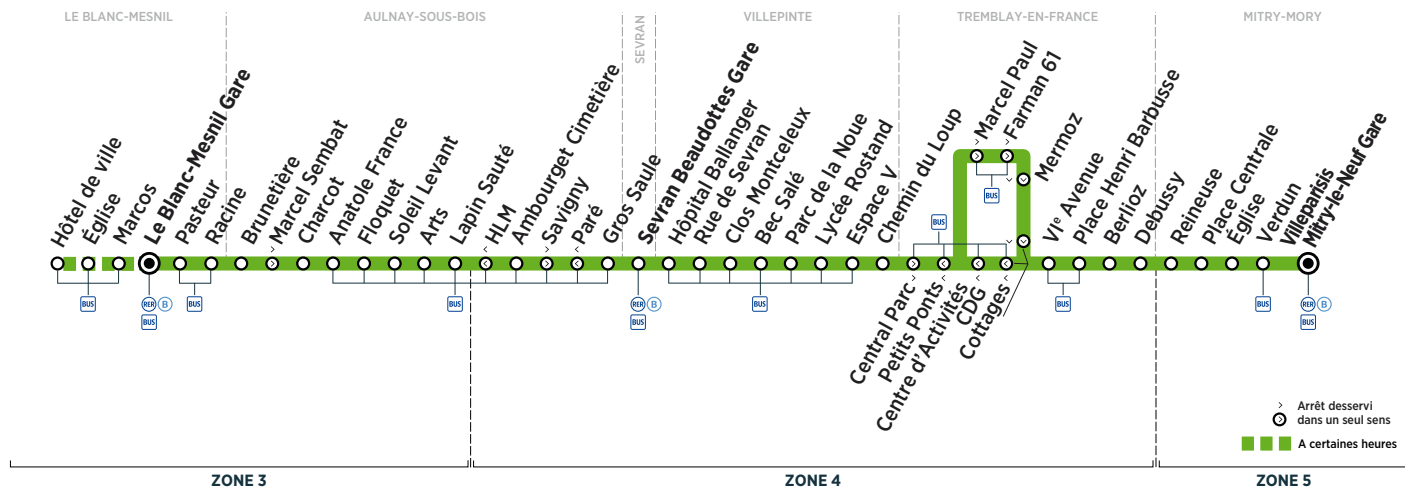

Horaires valables du 27 août 2018 au 7 juillet 2019

Samedi

| | | | | | | | | | | | | | | | |
|--------------------|---------------------------------|-------|-------|-------|-------|-------|-------|-------|-------|-------|-------|-------|-------|-------|-------|
| LE BLANC-MESNIL | Hôtel de Ville | | | | | | | | | | | | | | |
| | Église | | | | | | | | | | | | | | |
| | Marcos | | | | | | | | | | | | | | |
| | Pasteur | | | | | | | | | | | | | | |
| | Le Blanc Mesnil Gare | | | | | | | | | | | | | | |
| | Le Blanc Mesnil Gare | 13:25 | 13:45 | 14:05 | 14:25 | 14:45 | 15:05 | 15:25 | 15:45 | 16:05 | 16:25 | 16:45 | 17:05 | 17:26 | 17:45 |
| | Pasteur | 13:26 | 13:46 | 14:06 | 14:26 | 14:46 | 15:06 | 15:26 | 15:46 | 16:06 | 16:26 | 16:46 | 17:06 | 17:27 | 17:46 |
| | Racine | 13:27 | 13:47 | 14:07 | 14:27 | 14:47 | 15:07 | 15:27 | 15:47 | 16:07 | 16:27 | 16:47 | 17:07 | 17:28 | 17:47 |
| AULNAY-SOUS-BOIS | Brunetière | 13:29 | 13:49 | 14:09 | 14:29 | 14:49 | 15:09 | 15:29 | 15:49 | 16:09 | 16:29 | 16:49 | 17:09 | 17:30 | 17:49 |
| | Lefèvre | 13:30 | 13:50 | 14:10 | 14:30 | 14:50 | 15:10 | 15:30 | 15:50 | 16:10 | 16:30 | 16:50 | 17:10 | 17:31 | 17:50 |
| | Charcot | 13:31 | 13:51 | 14:11 | 14:31 | 14:51 | 15:11 | 15:31 | 15:51 | 16:11 | 16:31 | 16:51 | 17:11 | 17:32 | 17:51 |
| | Anatole France | 13:32 | 13:52 | 14:12 | 14:32 | 14:52 | 15:12 | 15:32 | 15:52 | 16:12 | 16:32 | 16:52 | 17:12 | 17:33 | 17:52 |
| | Floquet | 13:33 | 13:53 | 14:13 | 14:33 | 14:53 | 15:13 | 15:33 | 15:53 | 16:13 | 16:33 | 16:53 | 17:13 | 17:34 | 17:53 |
| | Soleil Levant | 13:35 | 13:55 | 14:15 | 14:35 | 14:55 | 15:15 | 15:35 | 15:55 | 16:15 | 16:35 | 16:55 | 17:15 | 17:36 | 17:55 |
| | Arts | 13:35 | 13:55 | 14:15 | 14:35 | 14:55 | 15:15 | 15:35 | 15:55 | 16:15 | 16:35 | 16:55 | 17:15 | 17:36 | 17:55 |
| | Lapin Sauté | 13:36 | 13:56 | 14:16 | 14:36 | 14:56 | 15:16 | 15:36 | 15:56 | 16:16 | 16:36 | 16:56 | 17:16 | 17:37 | 17:56 |
| | Ambourget Cimetière | 13:37 | 13:57 | 14:17 | 14:37 | 14:57 | 15:17 | 15:37 | 15:57 | 16:17 | 16:37 | 16:57 | 17:17 | 17:38 | 17:57 |
| | Savigny | 13:38 | 13:58 | 14:18 | 14:38 | 14:58 | 15:18 | 15:38 | 15:58 | 16:18 | 16:38 | 16:58 | 17:18 | 17:39 | 17:58 |
| | Gros Saule | 13:40 | 14:00 | 14:20 | 14:40 | 15:00 | 15:20 | 15:40 | 16:00 | 16:20 | 16:40 | 17:00 | 17:20 | 17:41 | 18:00 |
| SEVRAN | Sevrans Beaudottes Gare | 13:42 | 14:02 | 14:22 | 14:42 | 15:02 | 15:22 | 15:42 | 16:02 | 16:22 | 16:42 | 17:02 | 17:22 | 17:43 | 18:02 |
| VILLEPINTE | Hôpital Ballanger | 13:46 | 14:06 | 14:26 | 14:46 | 15:06 | 15:26 | 15:46 | 16:06 | 16:26 | 16:46 | 17:06 | 17:26 | 17:47 | 18:06 |
| | Rue de Sevrans | 13:47 | 14:07 | 14:27 | 14:47 | 15:07 | 15:27 | 15:47 | 16:07 | 16:27 | 16:47 | 17:07 | 17:27 | 17:48 | 18:07 |
| | Clos Montceuleux | 13:48 | 14:08 | 14:28 | 14:48 | 15:08 | 15:28 | 15:48 | 16:08 | 16:28 | 16:48 | 17:08 | 17:28 | 17:49 | 18:08 |
| | Bec Salé | 13:50 | 14:10 | 14:30 | 14:50 | 15:10 | 15:30 | 15:50 | 16:10 | 16:30 | 16:50 | 17:10 | 17:30 | 17:51 | 18:10 |
| | Parc de la Noue | 13:52 | 14:12 | 14:32 | 14:52 | 15:12 | 15:32 | 15:52 | 16:12 | 16:32 | 16:52 | 17:12 | 17:32 | 17:53 | 18:12 |
| | Lycée Rostand | 13:54 | 14:14 | 14:34 | 14:54 | 15:14 | 15:34 | 15:54 | 16:14 | 16:34 | 16:54 | 17:14 | 17:34 | 17:55 | 18:14 |
| | Espace V | 13:55 | 14:15 | 14:35 | 14:55 | 15:15 | 15:35 | 15:55 | 16:15 | 16:35 | 16:55 | 17:15 | 17:35 | 17:56 | 18:15 |
| | Chemin du Loup | 13:56 | 14:16 | 14:36 | 14:56 | 15:16 | 15:36 | 15:56 | 16:16 | 16:36 | 16:56 | 17:16 | 17:36 | 17:57 | 18:16 |
| TREMBLAY-EN-FRANCE | Central Parc | 13:57 | 14:17 | 14:37 | 14:57 | 15:17 | 15:37 | 15:57 | 16:17 | 16:37 | 16:57 | 17:17 | 17:37 | 17:58 | 18:17 |
| | Marcel Paul | 14:00 | 14:20 | 14:40 | 15:00 | 15:20 | 15:40 | 16:00 | 16:20 | 16:40 | 17:00 | 17:20 | 17:40 | 18:01 | 18:20 |
| | Farman 61 | 14:00 | 14:20 | 14:40 | 15:00 | 15:20 | 15:40 | 16:00 | 16:20 | 16:40 | 17:00 | 17:20 | 17:40 | 18:01 | 18:20 |
| | Mermoz | 14:01 | 14:21 | 14:41 | 15:01 | 15:21 | 15:41 | 16:01 | 16:21 | 16:41 | 17:01 | 17:21 | 17:41 | 18:02 | 18:21 |
| | Cottages | 14:02 | 14:22 | 14:42 | 15:02 | 15:22 | 15:42 | 16:02 | 16:22 | 16:42 | 17:02 | 17:22 | 17:42 | 18:03 | 18:22 |
| | V1e Avenue | 14:03 | 14:23 | 14:43 | 15:03 | 15:23 | 15:43 | 16:03 | 16:23 | 16:43 | 17:03 | 17:23 | 17:43 | 18:04 | 18:23 |
| | Place Henri Barbusse | 14:04 | 14:24 | 14:44 | 15:04 | 15:24 | 15:44 | 16:04 | 16:24 | 16:44 | 17:04 | 17:24 | 17:44 | 18:05 | 18:24 |
| | Berlioz | 14:06 | 14:26 | 14:46 | 15:06 | 15:26 | 15:46 | 16:06 | 16:26 | 16:46 | 17:06 | 17:26 | 17:46 | 18:07 | 18:26 |
| | Debussy | 14:07 | 14:27 | 14:47 | 15:07 | 15:27 | 15:47 | 16:07 | 16:27 | 16:47 | 17:07 | 17:27 | 17:47 | 18:08 | 18:27 |
| | Reineuse | 14:08 | 14:28 | 14:48 | 15:08 | 15:28 | 15:48 | 16:08 | 16:28 | 16:48 | 17:08 | 17:28 | 17:48 | 18:09 | 18:28 |
| MITRY-MORY | Place Centrale | 14:10 | 14:30 | 14:50 | 15:10 | 15:30 | 15:50 | 16:10 | 16:30 | 16:50 | 17:10 | 17:30 | 17:50 | 18:11 | 18:30 |
| | Église | 14:12 | 14:32 | 14:52 | 15:12 | 15:32 | 15:52 | 16:12 | 16:32 | 16:52 | 17:12 | 17:32 | 17:52 | 18:13 | 18:32 |
| | Verdun | 14:13 | 14:33 | 14:53 | 15:13 | 15:33 | 15:53 | 16:13 | 16:33 | 16:53 | 17:13 | 17:33 | 17:53 | 18:14 | 18:33 |
| | Villeparisis Mitry-le-Neuf Gare | 14:15 | 14:35 | 14:55 | 15:15 | 15:35 | 15:55 | 16:15 | 16:35 | 16:55 | 17:15 | 17:35 | 17:55 | 18:16 | 18:35 |