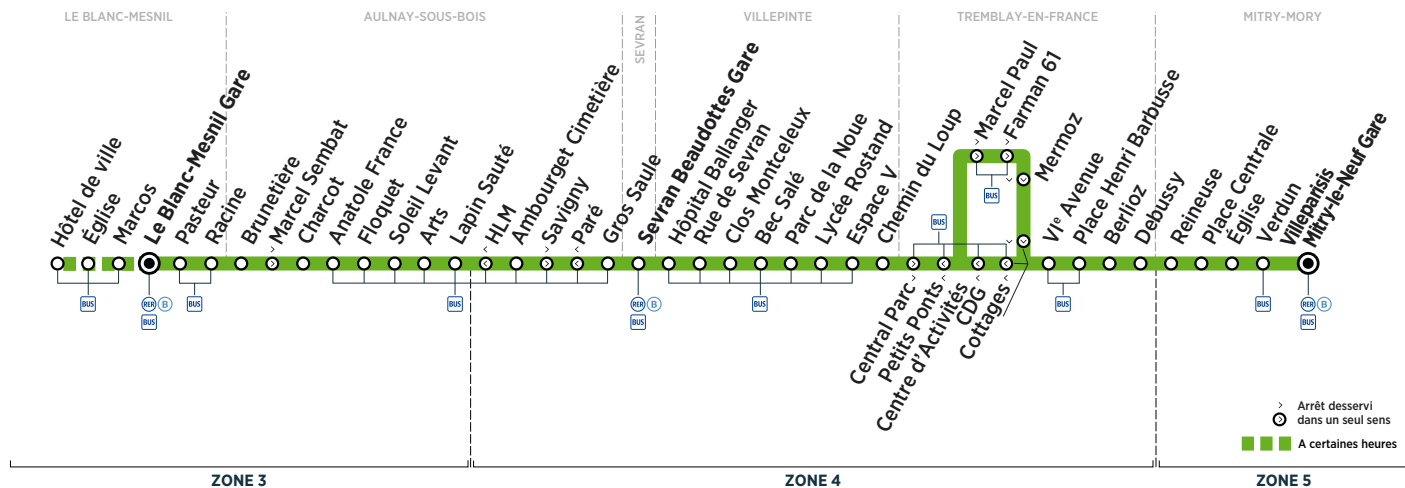

Horaires valables du 27 août 2018 au 7 juillet 2019

Samedi