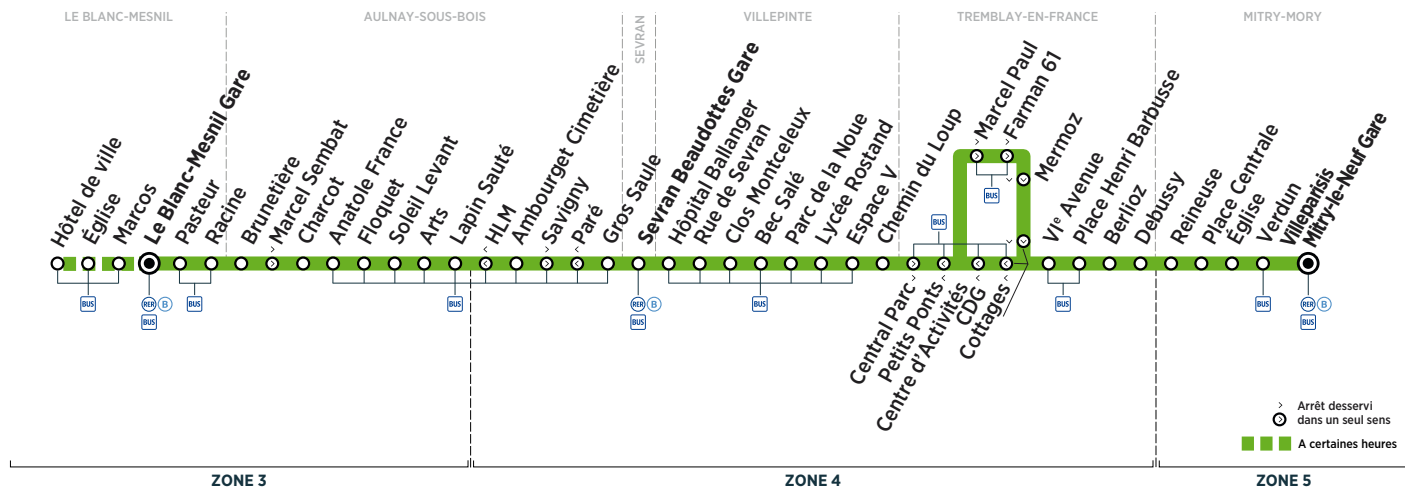

Horaires valables du 27 août 2018 au 7 juillet 2019

Dimanche et jours fériés

LE BLANC-MESNIL	Le Blanc Mesnil Gare	20:00	20:30	21:00	21:30	22:00	22:30	23:00	
	Pasteur	20:01	20:31	21:01	21:31	22:01	22:31	23:01	
	Racine	20:02	20:32	21:02	21:32	22:02	22:32	23:02	
AULNAY-SOUS-BOIS	Brunetière	20:04	20:34	21:04	21:34	22:04	22:34	23:04	
	Lefèvre	20:05	20:35	21:05	21:35	22:05	22:35	23:05	
	Charcot	20:06	20:36	21:06	21:36	22:06	22:36	23:06	
	Anatole France	20:07	20:37	21:07	21:37	22:07	22:37	23:07	
	Floquet	20:08	20:38	21:08	21:38	22:08	22:38	23:08	
	Soleil Levant	20:10	20:40	21:10	21:40	22:10	22:40	23:10	
	Arts	20:10	20:40	21:10	21:40	22:10	22:40	23:10	
	Lapin Sauté	20:11	20:41	21:11	21:41	22:11	22:41	23:11	
SEVRAN	Ambourget Cimetière	20:12	20:42	21:12	21:42	22:12	22:42	23:12	
	Savigny	20:13	20:43	21:13	21:43	22:13	22:43	23:13	
	Gros Saule	20:15	20:45	21:15	21:45	22:15	22:45	23:15	
	Sevran Beaudottes Gare	20:17	20:47	21:17	21:47	22:17	22:47	23:17	
	VILLEPINTE	Hôpital Ballanger	20:21	20:51	21:21	21:51	22:21	22:51	23:21
Rue de Sevran		20:22	20:52	21:22	21:52	22:22	22:52	23:22	
Clos Montceuleux		20:23	20:53	21:23	21:53	22:23	22:53	23:23	
Bec Salé		20:25	20:55	21:25	21:55	22:25	22:55	23:25	
Parc de la Noue		20:27	20:57	21:27	21:57	22:27	22:57	23:27	
Lycée Rostand		20:29	20:59	21:29	21:59	22:29	22:59	23:29	
Espace V		20:30	21:00	21:30	22:00	22:30	23:00	23:30	
Chemin du Loup		20:31	21:01	21:31	22:01	22:31	23:01	23:31	
TREMBLAY-EN-FRANCE	Central Parc	20:32	21:02	21:32	22:02	22:32	23:02	23:32	
	Marcel Paul	20:35	21:05	21:35	22:05	22:35	23:05	23:35	
	Farman 61	20:35	21:05	21:35	22:05	22:35	23:05	23:35	
	Mermoz	20:36	21:06	21:36	22:06	22:36	23:06	23:36	
	Cottages	20:37	21:07	21:37	22:07	22:37	23:07	23:37	
	V1e Avenue	20:38	21:08	21:38	22:08	22:38	23:08	23:38	
	Place Henri Barbusse	20:39	21:09	21:39	22:09	22:39	23:09	23:39	
	Berlioz	20:41	21:11	21:41	22:11	22:41	23:11	23:41	
MITRY-MORY	Debussy	20:42	21:12	21:42	22:12	22:42	23:12	23:42	
	Reineuse	20:43	21:13	21:43	22:13	22:43	23:13	23:43	
	Place Centrale	20:45	21:15	21:45	22:15	22:45	23:15	23:45	
	Église	20:47	21:17	21:47	22:17	22:47	23:17	23:47	
	Verdun	20:48	21:18	21:48	22:18	22:48	23:18	23:48	
Villeparisis Mitry-le-Neuf Gare	20:50	21:20	21:50	22:20	22:50	23:20	23:50		

Contact
Keolis CIF

01 48 62 38 33
Keolis-CIF.com
vianavigo.com

i Bon à savoir

Nos conducteurs s'efforcent en permanence de respecter ces horaires. Les conditions de circulation peuvent toutefois causer occasionnellement des retards.